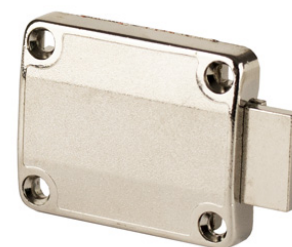

PRODUCT SHEET

Description:

Rim Lock MIC950 Backset 35mm, $\varnothing 19 \times 22$ mm, HCK SISO, RH, #J12 Nickel Plated

Item number:

14.01.096-5

Units	Box	Carton	HS Code	Barcode
Pcs.	12	120	8301300000	
				5704866032810

RIGHT

SISO A/S

Mileparken 11
DK-2740 Skovlunde
Denmark
VAT: DK 24786013

Phone +45 45 830 900

www.siso.dk
siso@siso.dk

Danske Bank
Nytorv Branch
Copenhagen
SWIFT: DABADKKK

Account no.
4180 3112 112936
IBAN Account
DK7230003112112936