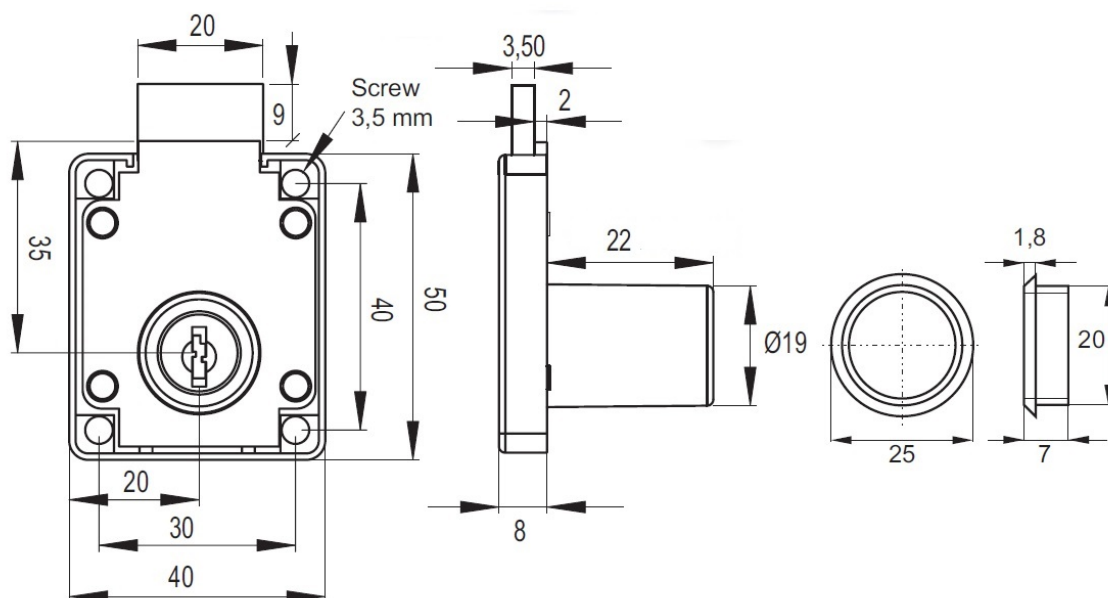

PRODUCT SHEET

Description:

Rim Lock MIC950 Backset 35mm, $\varnothing 19 \times 22$ mm, HCK SISO, RH, #J12 Nickel Plated

Item number:

14.01.096-5

Units	Box	Carton	HS Code	Barcode
Pcs.	12	120	8301300000	
				5704866032810

RIGHT

SISO A/S

Mileparken 11
DK-2740 Skovlunde
Denmark
VAT: DK 24786013

Phone +45 45 830 900

www.siso.dk
siso@siso.dk

Danske Bank
Nytorv Branch
Copenhagen
SWIFT: DABADKKK

Account no.
4180 3112 112936
IBAN Account
DK7230003112112936